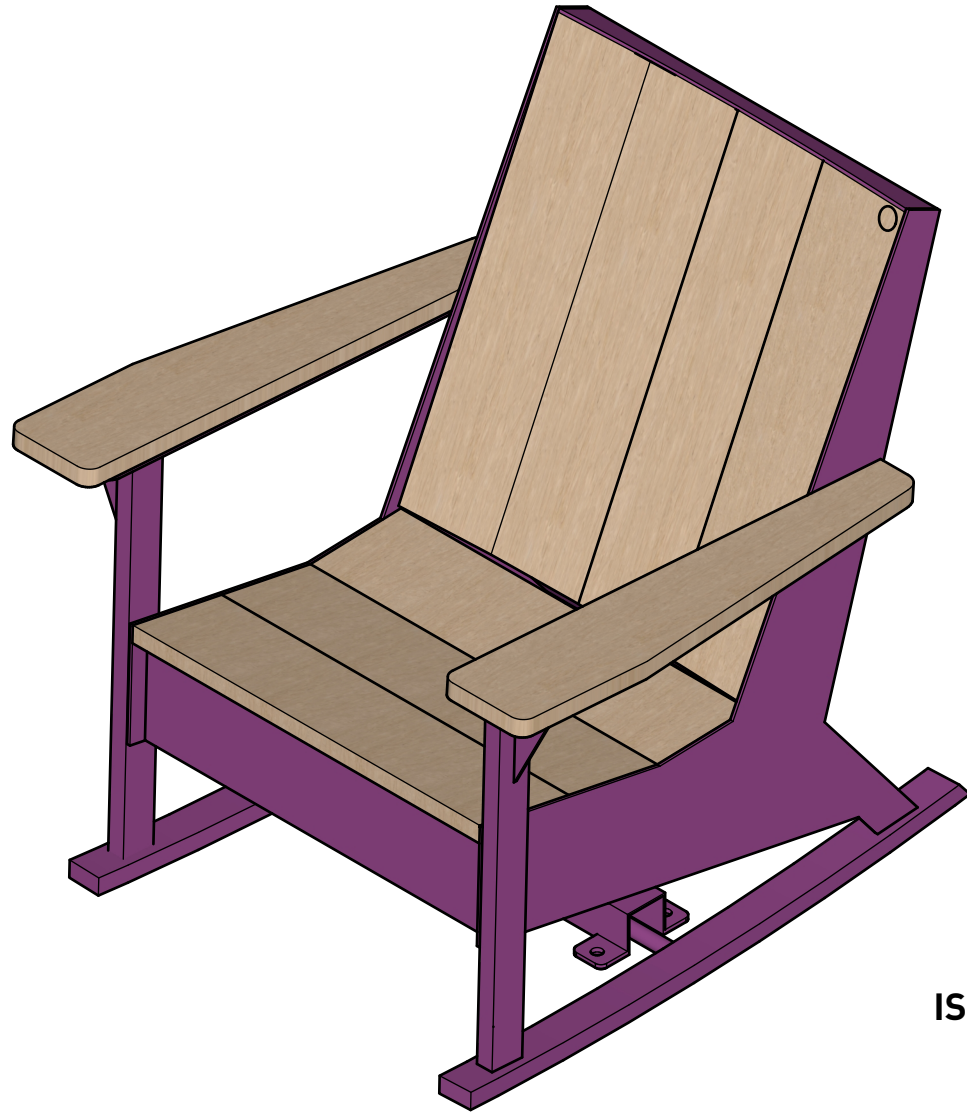

 site furnishings

WISHBONE SITE FURNISHINGS

210-27090 GLOUCESTER WAY LANGLEY, BC

DWG. TITLE: JEM ROCKING CHAIR

REVISION: 03/02/23 R:00

MATERIAL:
ALUMINUM

DWG. NO. DWSBB03022300

DRAWN BY: J. WRIGHT

PATTERN NO.
N/A

MODEL NO. JRC-34

SCALE: 1 : 8

SHEET: 1 OF 2

DATE: 03 FEB 23

ISOMETRIC VIEW

	WISHBONE SITE FURNISHINGS 210-27090 GLOUCESTER WAY LANGLEY, BC			
	DWG. TITLE: JEM ROCKING CHAIR REVISION: 03/02/23 R:00			
MATERIAL: ALUMINUM	DWG. NO. DWSBB03022300	DRAWN BY: J. WRIGHT		
PATTERN NO. N/A	MODEL NO. JRC-34	SCALE: 1 : 9	SHEET: 2 of 2	DATE: 03 FEB 23